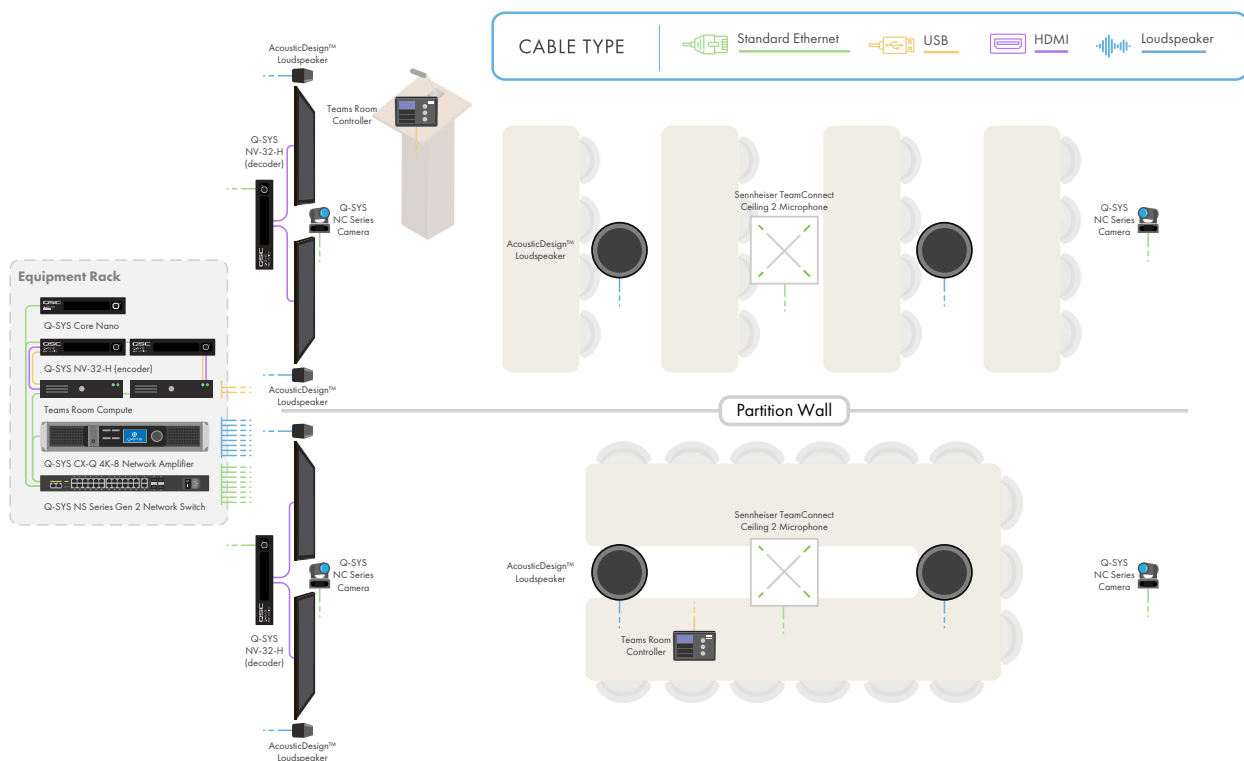

Solutions Overview Guide

Meeting Room Solution: Divisible Room

Bring the Microsoft Teams Rooms experience to your high-impact divisible rooms with Q-SYS. Our extensive portfolio of Teams Certified devices enables designing to the needs of the room, including loudspeaker options for in-ceiling, open ceiling, and directional audio requirements. In addition to audio processing, the Q-SYS Core Processor supports multi camera switching, automation, and room control.

- The Q-SYS Core Nano Processor is the hub of the system. It connects to the Teams Room Compute with a single driverless USB connection for audio and video.
- The Certified Teams Room sample design provides certified audio settings for Microsoft Teams Rooms, including advanced configurable acoustic echo cancellation (AEC) and noise reduction delivering echo free audio even in the most challenging rooms.
- Q-SYS NC-12x80 and NC-20x60, network PTZ cameras, use the power of the network allowing you to use as many Q-SYS network conference cameras in the space providing multiple points of view to frame the right shot.
- AcousticDesign™ Series AD-C6T ceiling loudspeakers are ideal for overhead loudspeaker placement for in-ceiling and open ceiling applications respectively.
- AcousticDesign™ Series AD-S802T surface column-mount loudspeakers offer directional audio for a more natural videoconferencing experience when mounted beside a display.
- Q-SYS NV Series video endpoint allows multi-stream video encoding or decoding for network-based HDMI video distribution.
- Sennheiser TeamConnect Ceiling 2 auto dynamic beamforming technology enables flexible room configurations and captures speech from anywhere in the room.