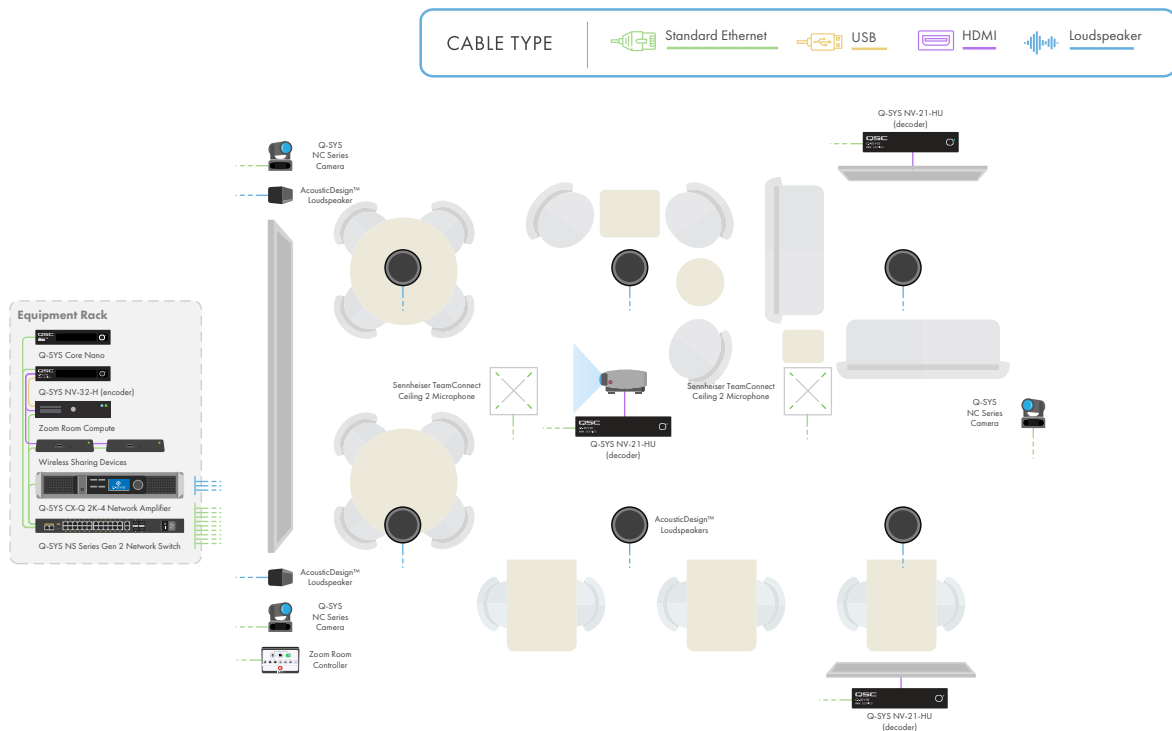

Solutions Overview Guide

Meeting Room Solution: Flex Space

Transform your high-impact flex spaces into exceptional Zoom Rooms environments using Q-SYS. Our diverse range of devices is designed to cater to your room's specific requirements, offering various loudspeaker options for in-ceiling, open ceiling, and directional audio needs. Beyond advanced audio processing, the Q-SYS Core Processor empowers you with multi-camera switching, automation, and comprehensive room control features.

- The Q-SYS Core Nano Processor is the hub of the system. It connects to the Zoom Rooms Compute with a single driverless USB connection for audio and video.
- The Zoom Rooms sample design offers audio settings optimized for Zoom Rooms, featuring advanced configurable acoustic echo cancellation (AEC) and noise reduction. These enhancements guarantee echo-free audio, even in the most acoustically challenging spaces.
- Q-SYS NC-12x80 and NC-20x60, network PTZ cameras, use the power of the network allowing you to use as many Q-SYS network conference cameras in the space providing multiple points of view to frame the right shot.
- AcousticDesign™ Series AD-C6T ceiling loudspeakers are ideal for overhead loudspeaker placement for in-ceiling and open ceiling applications respectively.
- AcousticDesign™ Series AD-S802T surface column-mount loudspeakers offer directional audio for a more natural videoconferencing experience when mounted beside a display.
- Q-SYS NV Series video endpoint allows multi-stream video encoding or decoding for network-based HDMI video distribution.
- Sennheiser TeamConnect Ceiling 2 auto dynamic beamforming technology enables flexible room configurations and captures speech from anywhere in the room.