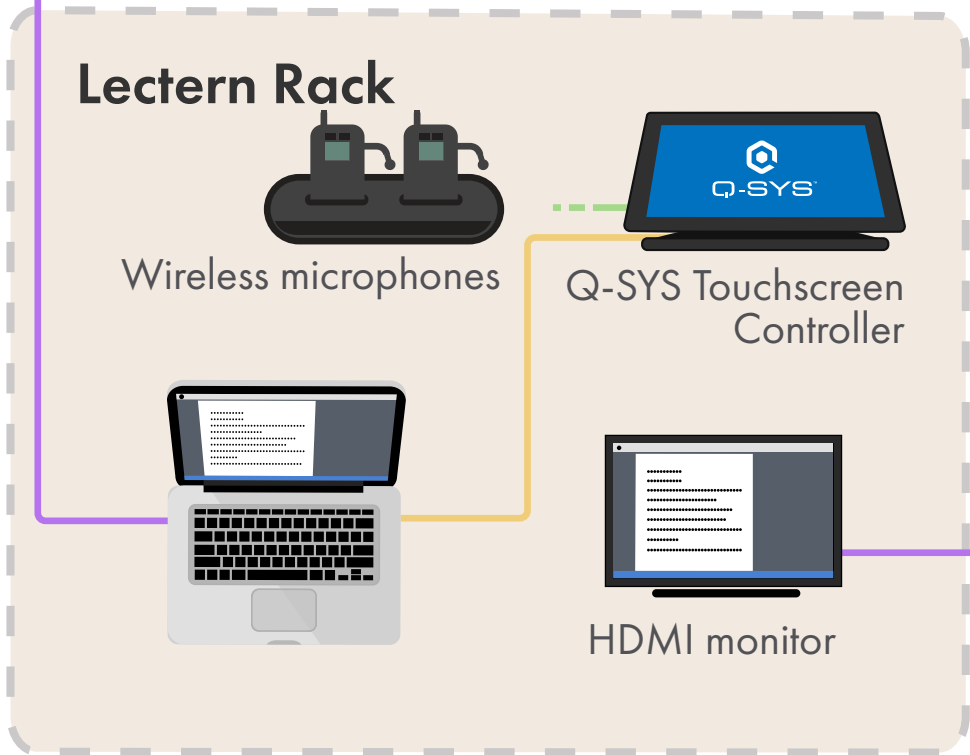

lecture hall

CABLE TYPE

- Standard Ethernet
- USB
- HDMI
- Loudspeaker
- Serial

*requires Q-SYS NV-32-H Core Mode Video Streaming feature license