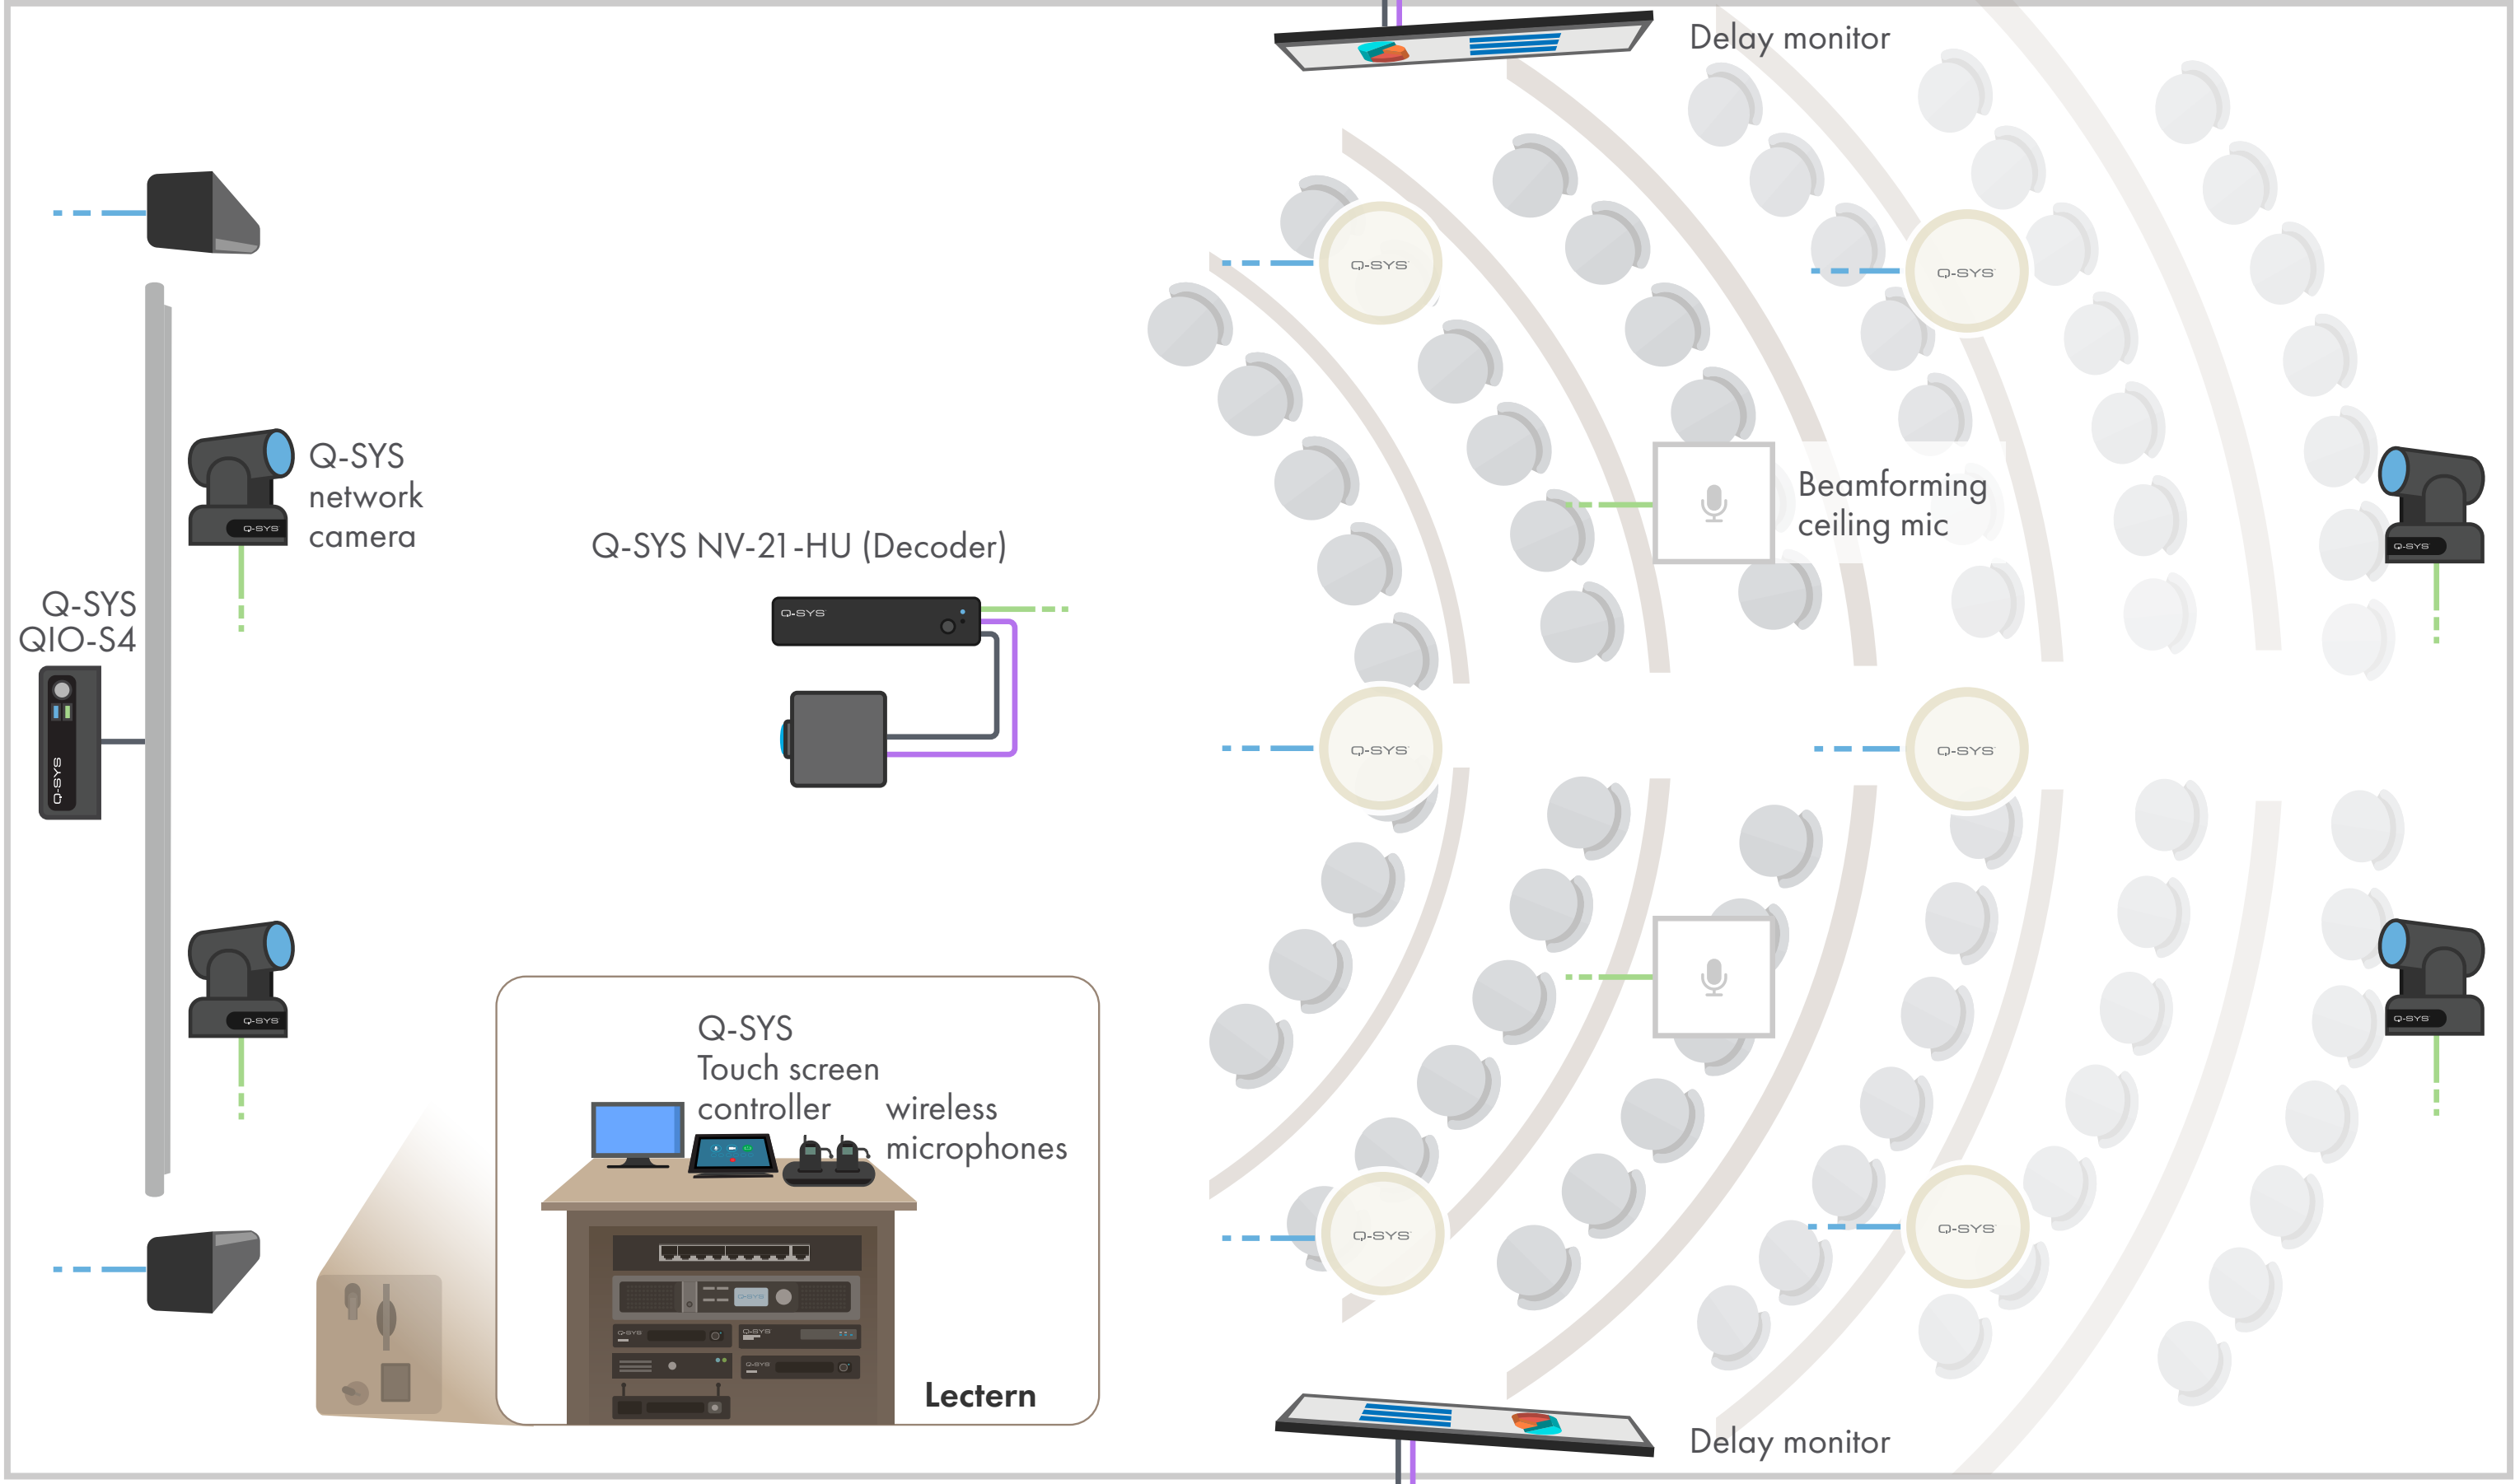

lecture hall

CABLE TYPE

- Standard Ethernet
- USB
- HDMI
- Loudspeaker
- Serial

*requires Q-SYS NV-32-H Core Mode Video Streaming feature license