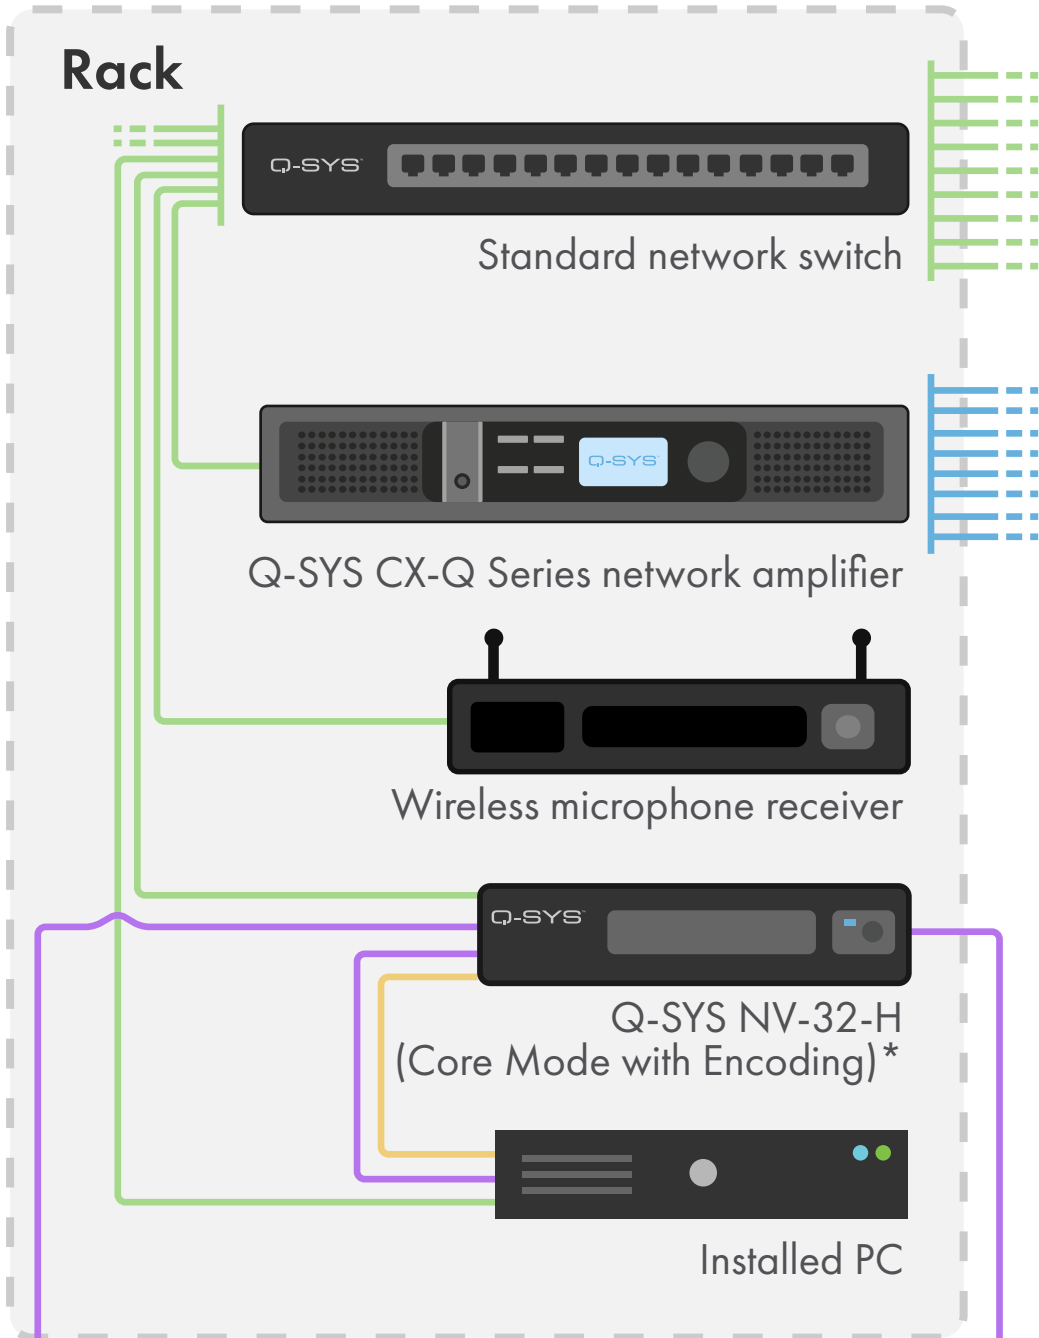

lecture hall

CABLE TYPE

- Standard Ethernet
- USB
- HDMI
- Loudspeaker
- Serial

*requires Q-SYS NV-32-H Core Mode Video Streaming feature license