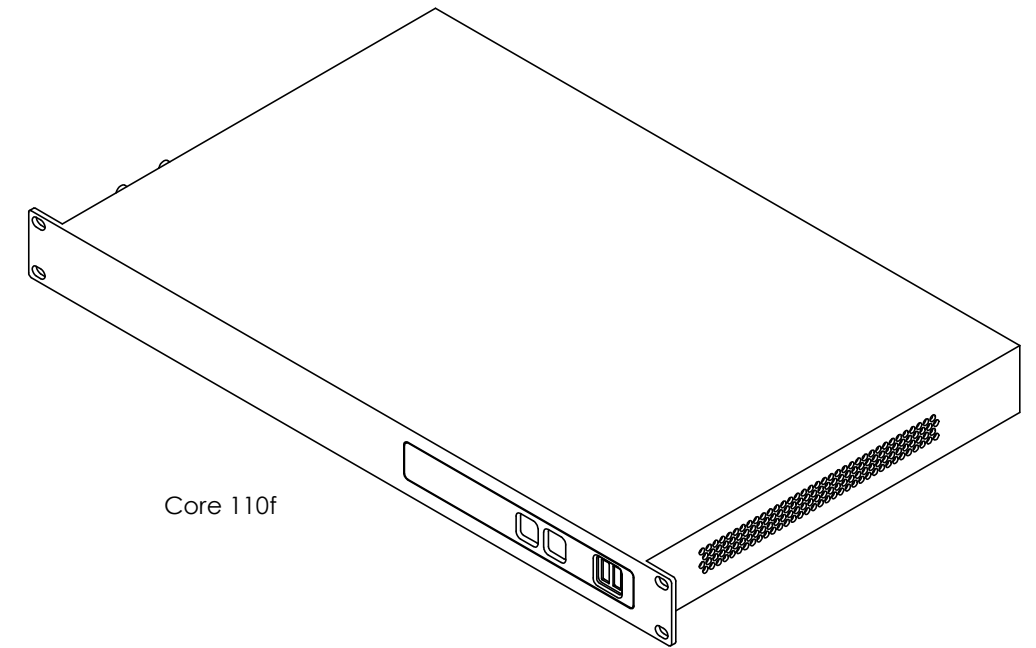

NOTES: UNLESS OTHERWISE SPECIFIED

1. NET WEIGHT APPROXIMATELY 5.0 KG (11.0 LBS).

Core 110f FRONT VIEW

Core 110f REAR VIEW

Core 110f v2 FRONT VIEW

Core 110f v2 REAR VIEW

Core 110f

Core 110f v2