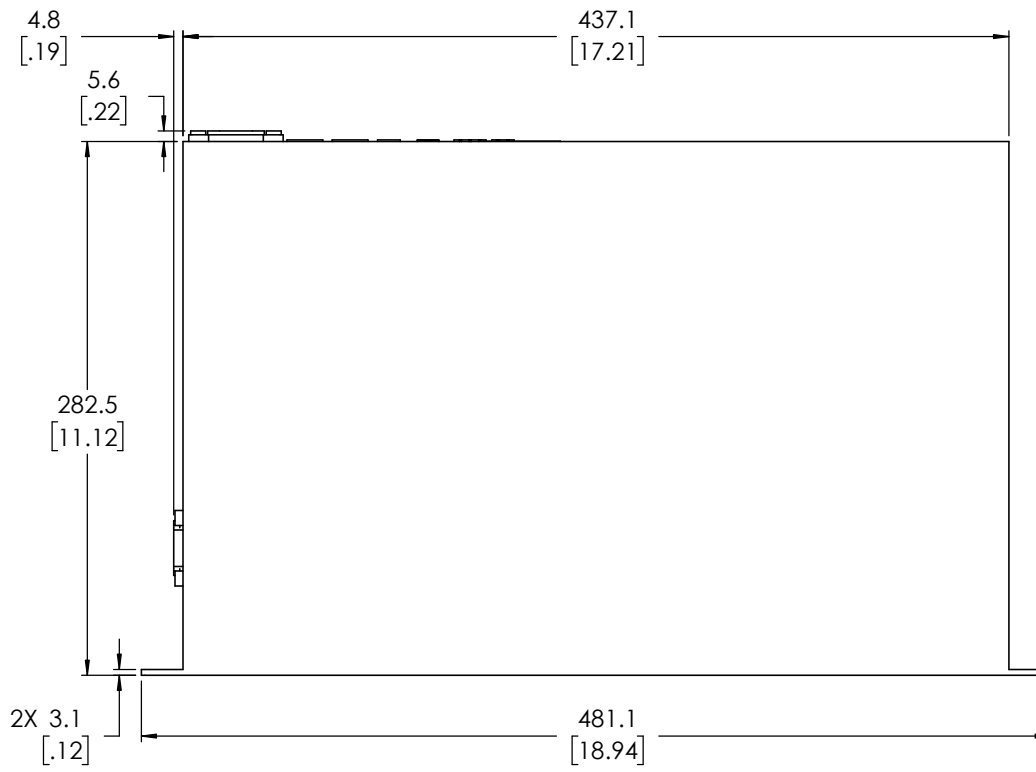

NOTES: UNLESS OTHERWISE SPECIFIED

1. NET WEIGHT APPROXIMATELY 5.0 KG (11.0 LBS).

Core 110f FRONT VIEW

Core 110f REAR VIEW

Core 110f v2 FRONT VIEW

Core 110f v2 REAR VIEW

Core 110f

Core 110f v2