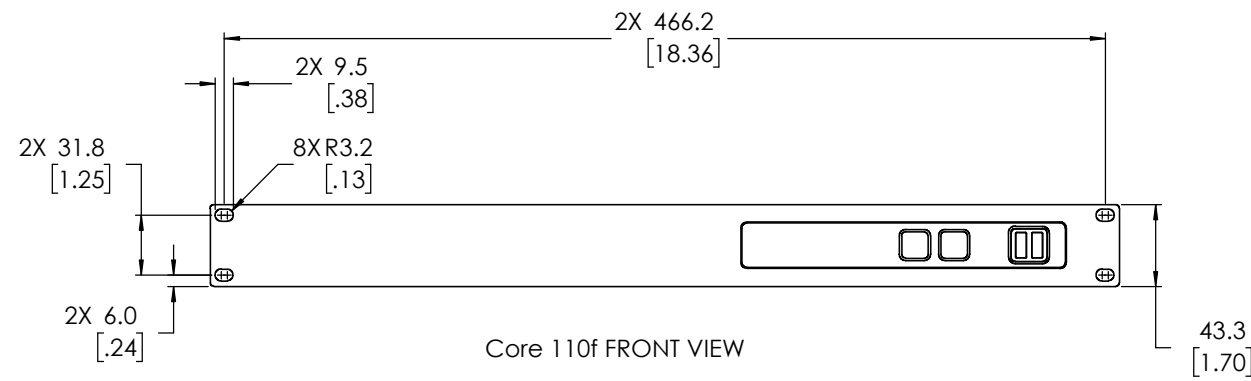

NOTES: UNLESS OTHERWISE SPECIFIED

1. NET WEIGHT APPROXIMATELY 5.0 KG (11.0 LBS).

Core 110f FRONT VIEW

Core 110f REAR VIEW

Core 110f v2 FRONT VIEW

Core 110f v2 REAR VIEW

Core 110f

Core 110f v2